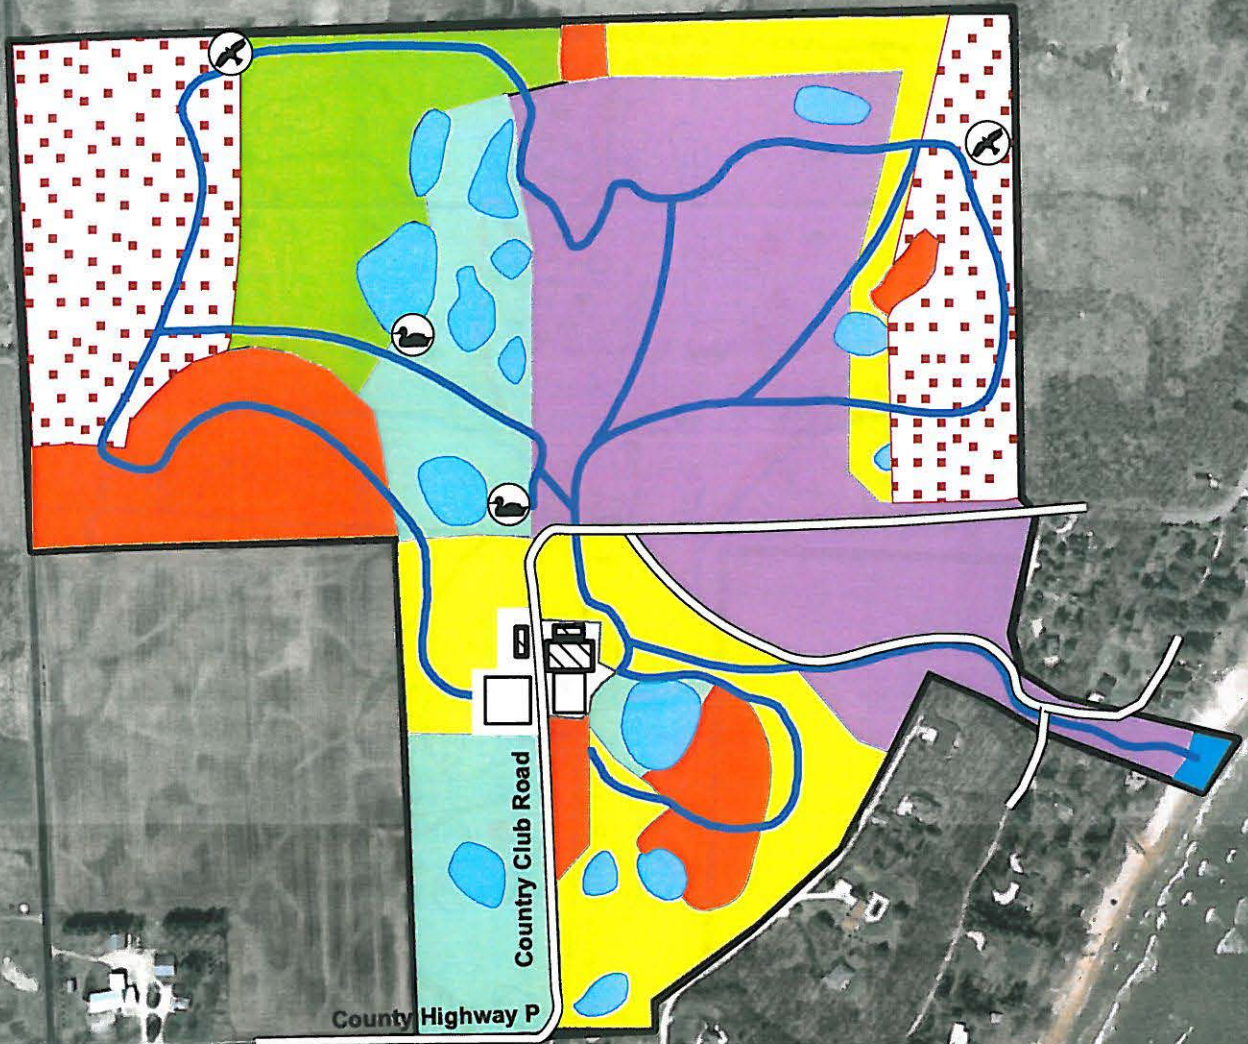

Forest Beach Migratory Preserve CONCEPTUAL HABITAT MAP

	FBMP Boundary		Shrubland Area		Hardwood Area
	Hawk Viewing Platform		Beach		Wetlands
	Duck Blind		Cool Season Grass		Native Grassland
			Oak Savanna		Conifer Area

1 inch = 500 feet