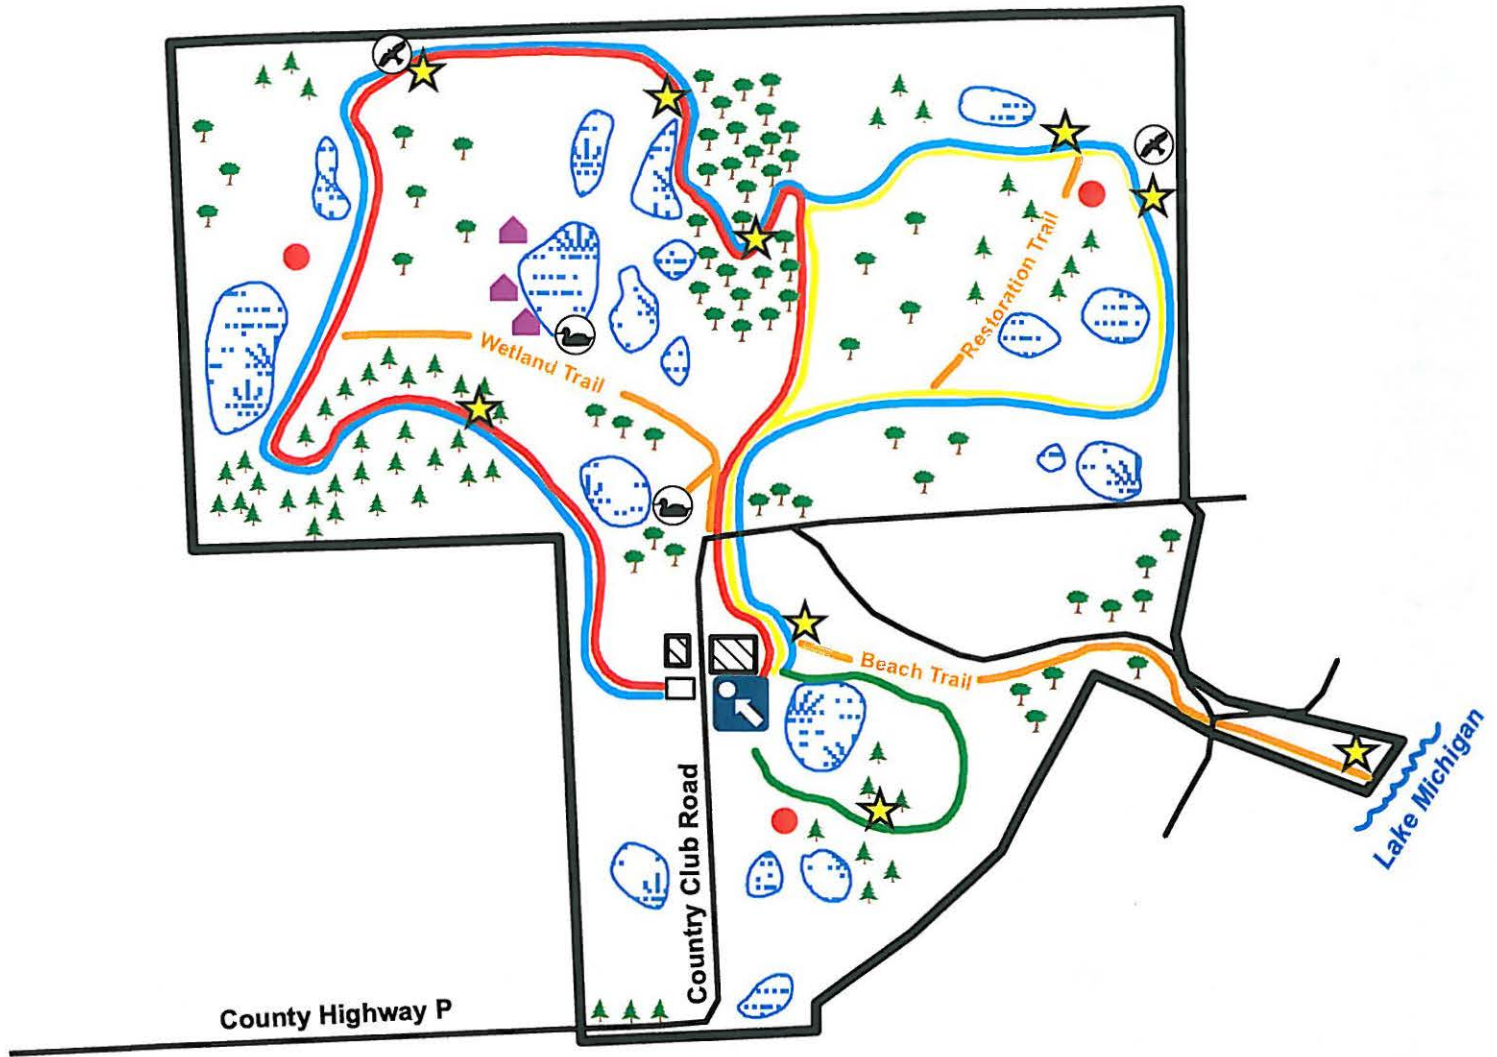

Forest Beach Migratory Preserve

Trail Map

Shrubland Loop (0.25 mile)	You Are Here	Duck Blind
Raptor Loop (0.75 mile)	Interpretive Sign	Hawk Viewing Platform
Hardwood Loop (1 mile)	Purple Martin House	Kestrel Box
Preserve Loop (1.5 mile)		